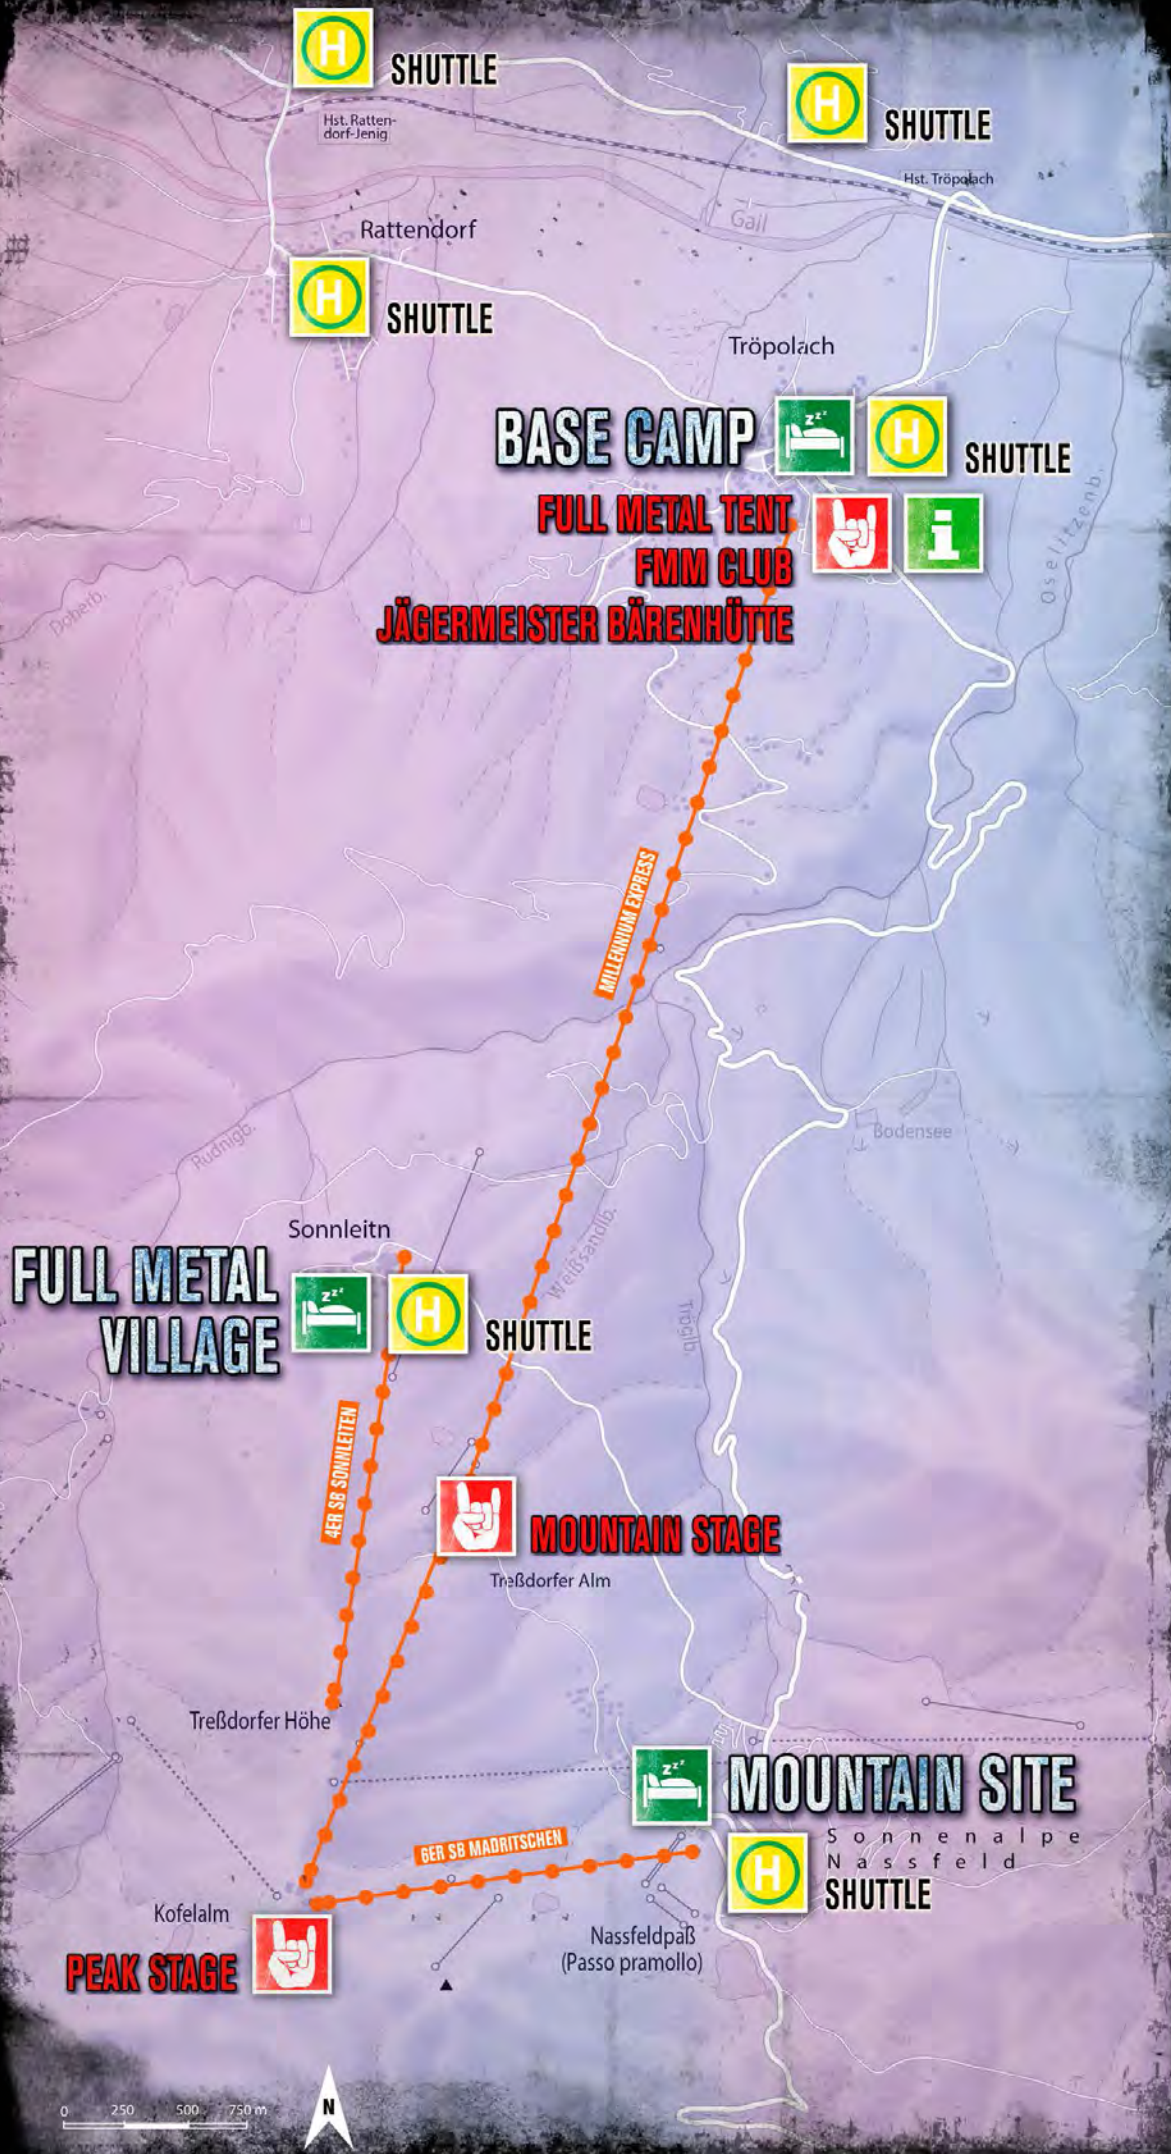

L A G E R P L A N

B A S E C A M P

 HOTEL SAMERHOF

SUPERMARKT   GELDAUTOMAT

HOTEL FALKENSTEINER CARINZIA   ARZT

GELDAUTOMAT  

FULL METAL TENT 

 VISITOR CENTER

FMM CLUB   CUBE HOSTEL

 SHUTTLE

 **JÄGERMEISTER BÄRENHÜTTE**

FULL METAL VILLAGE / MOUNTAIN SITE 

100m

MILLENNIUM EXPRESS 

F M V I L L A G E

MOUNTAIN SITE